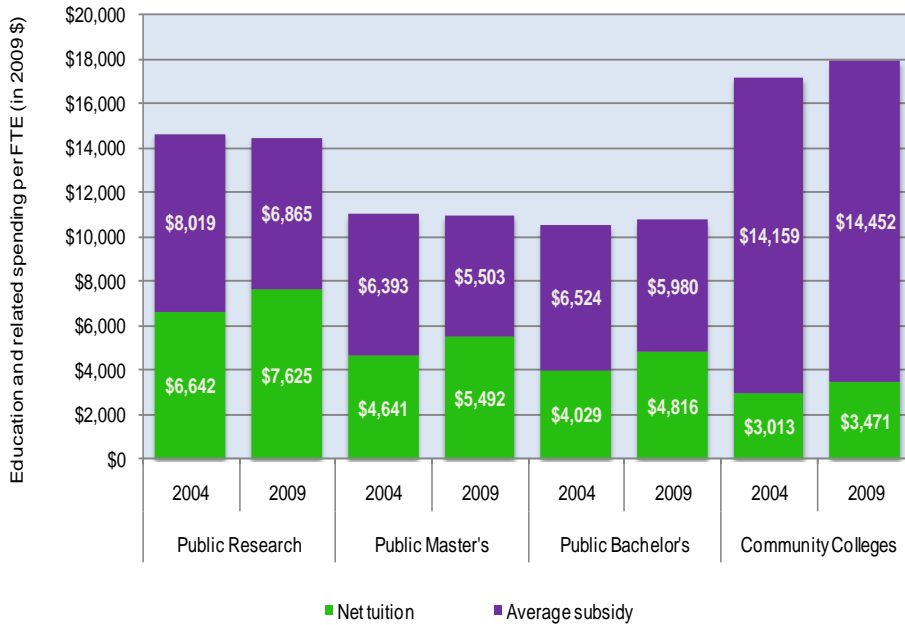

# Wisconsin

Average education and related spending per FTE student in Wisconsin, 2004 and 2009

Total number of students enrolled at public and private postsecondary institutions:

Wisconsin: 355,484  
United States: 19,440,553