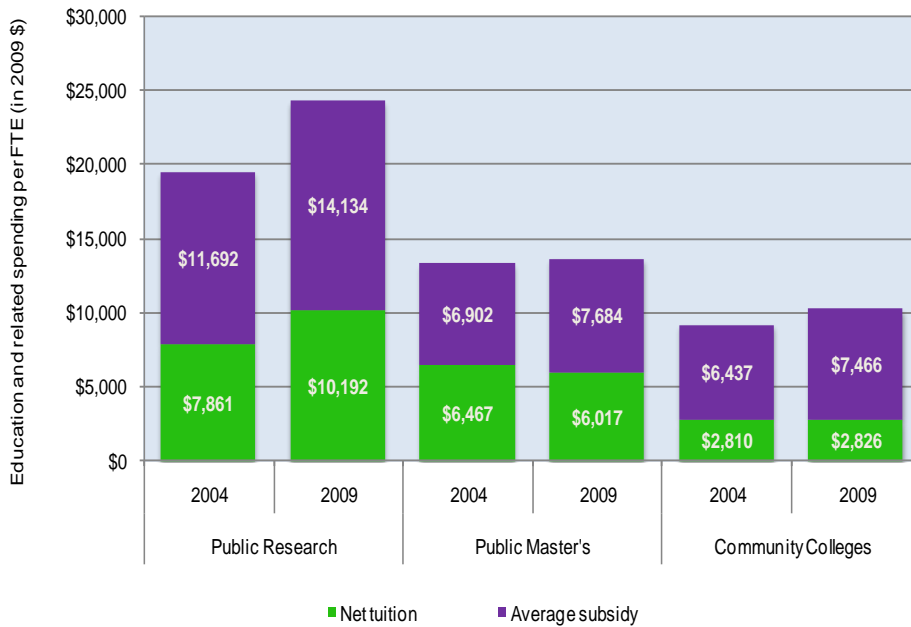

Washington

Average education and related spending per FTE student in Washington, 2004 and 2009

Total number of students enrolled at public and private postsecondary institutions:

Washington: 368,060
United States: 19,440,553