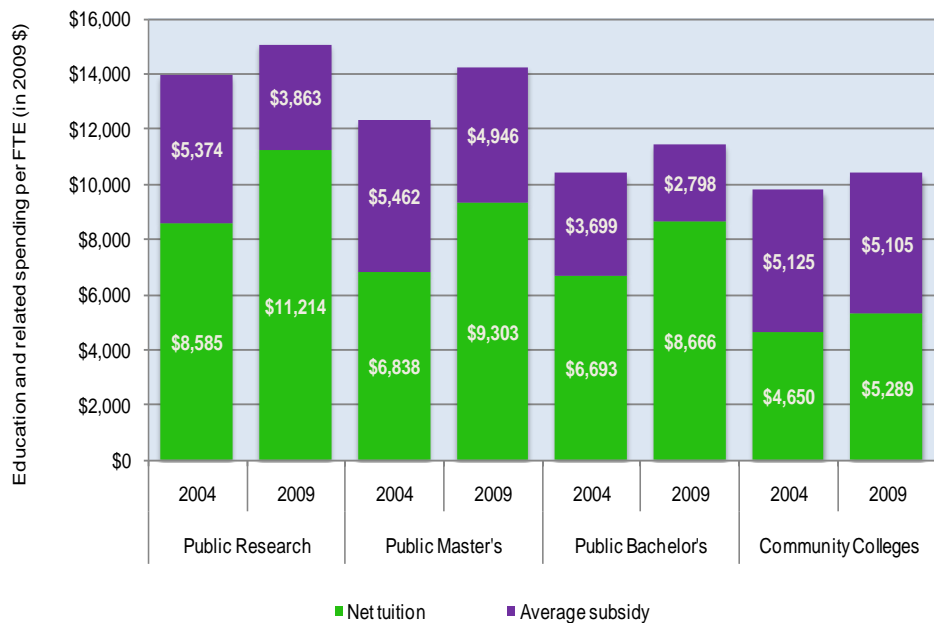

# South Carolina

Average education and related spending per FTE student in South Carolina, 2004 and 2009

Total number of students enrolled at public and private postsecondary institutions:

South Carolina: 232,644  
United States: 19,440,553

Percentage of students enrolled in public institutions:

South Carolina: 80%  
United States: 72%

Distribution of enrollments at public institutions:

	SC	U.S.
Research:	27%	30%
Master's:	14%	19%
Bachelor's:	10%	3%
Community Colleges:	49%	48%

## Average education and related costs per FTE student, student share, instruction share, and performance

	South Carolina				United States			
	Public Research	Public Master's	Public Bachelor's	Community Colleges	Public Research	Public Master's	Public Bachelor's	Community Colleges
<b>Education and related costs per FTE student</b>								
2009	\$15,077	\$14,249	\$11,464	\$10,394	\$15,919	\$12,363	\$13,235	\$10,242
<i>Change from 2004-2009</i>	8%	16%	10%	6%	12%	9%	8%	7%
<b>Net tuition share of education and related costs</b>								
2009	74%	68%	75%	52%	52%	49%	44%	32%
<i>Percentage-point change from 2004-2009</i>	12	10	10	4	3	4	3	2
<b>Instruction share of education and related costs</b>								
2009	62%	47%	46%	49%	62%	51%	48%	50%
<i>Percentage-point change from 2004-2009</i>	1	0	-5	0	-1	-1	-1	-1
<b>Completions per 100 FTE students</b>								
2009	23	22	19	24	25	24	20	26
<i>Change from 2004-2009</i>	-1	1	1	-1	1	1	1	1
<b>Education and related spending per completion</b>								
2009	\$69,152	\$64,437	\$60,144	\$51,667	\$64,179	\$54,167	\$68,393	\$46,759
<i>Change from 2004-2009</i>	13%	9%	3%	16%	8%	4%	2%	-2%