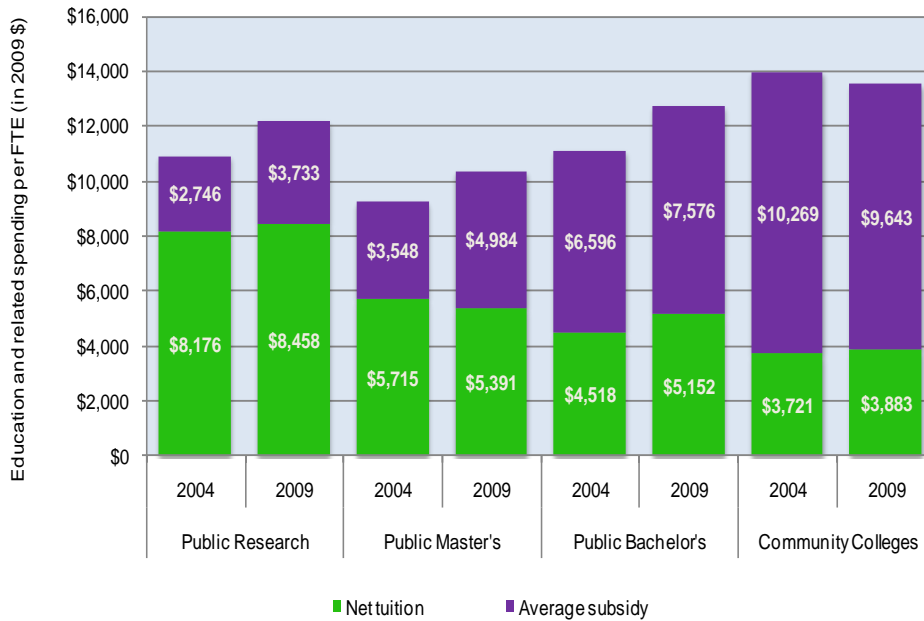

Oregon

Average education and related spending per FTE student in Oregon, 2004 and 2009

Total number of students enrolled at public and private postsecondary institutions:

Oregon: 223,854
United States: 19,440,553