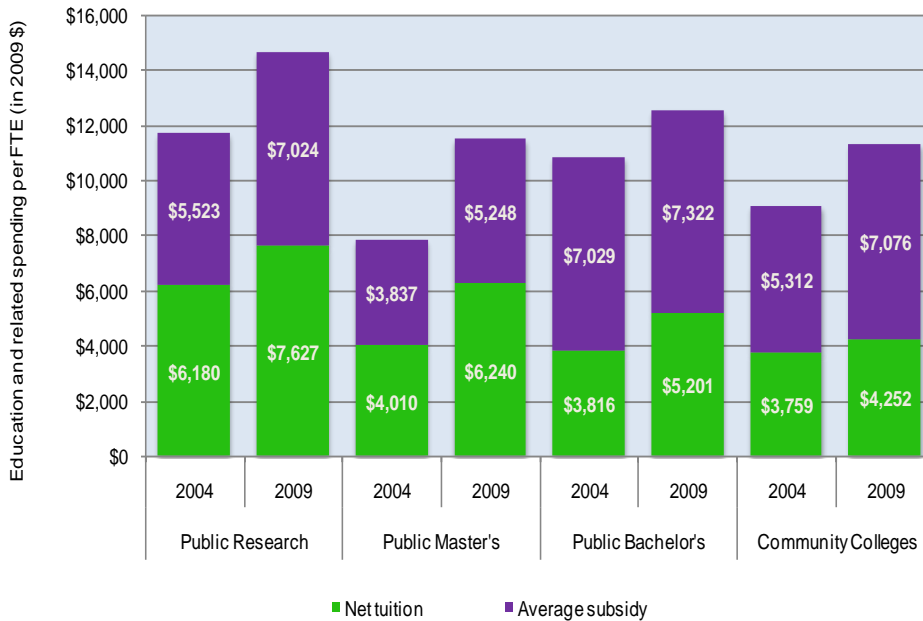

North Dakota

Average education and related spending per FTE student in North Dakota, 2004 and 2009

Total number of students enrolled at public and private postsecondary institutions:

North Dakota: 51,709
United States: 19,440,553