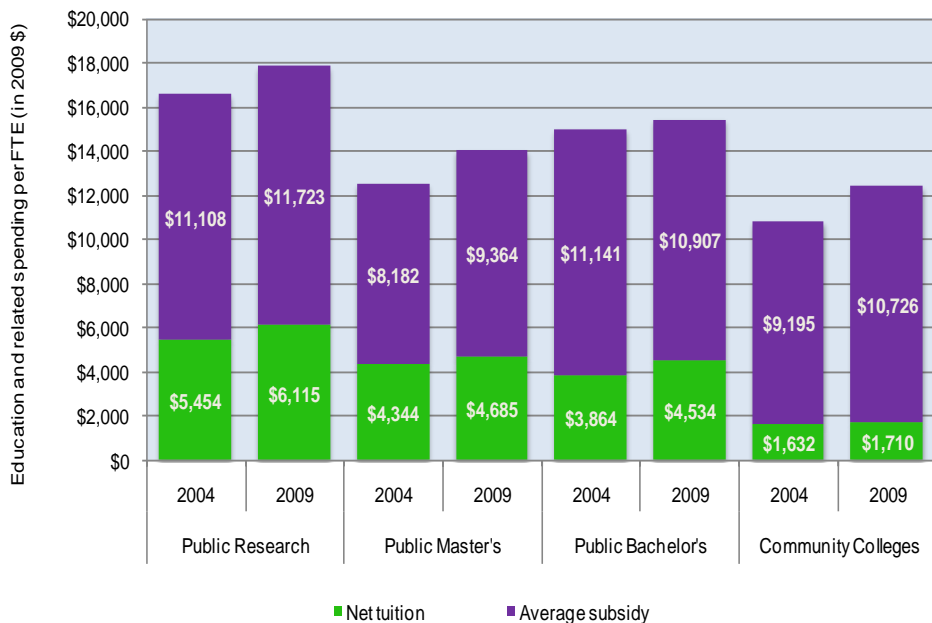

# North Carolina

Average education and related spending per FTE student in North Carolina, 2004 and 2009

Total number of students enrolled at public and private postsecondary institutions:

North Carolina: 533,617  
United States: 19,440,553