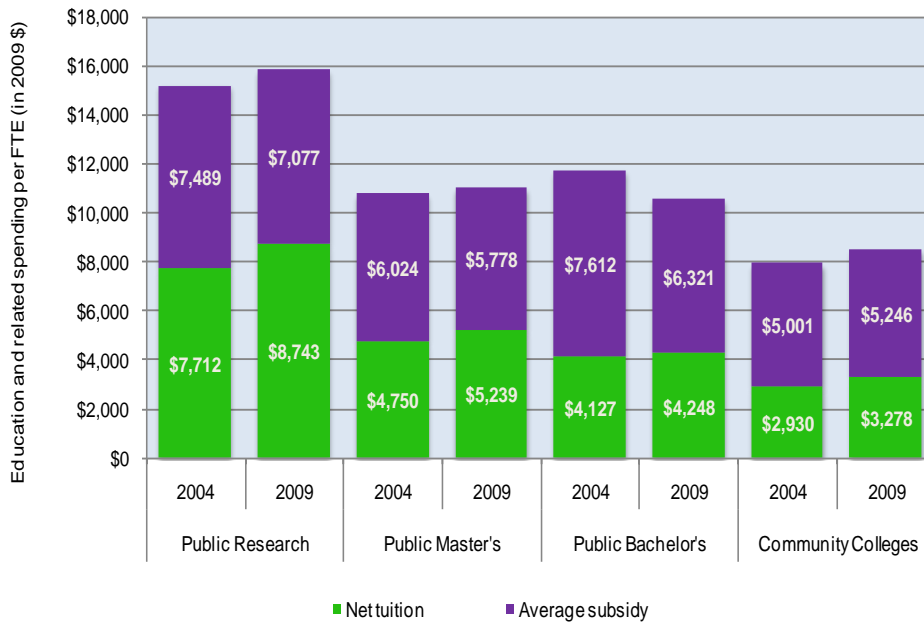

Missouri

Average education and related spending per FTE student in Missouri, 2004 and 2009

Total number of students enrolled at public and private postsecondary institutions:

Missouri: 401,459
United States: 19,440,553