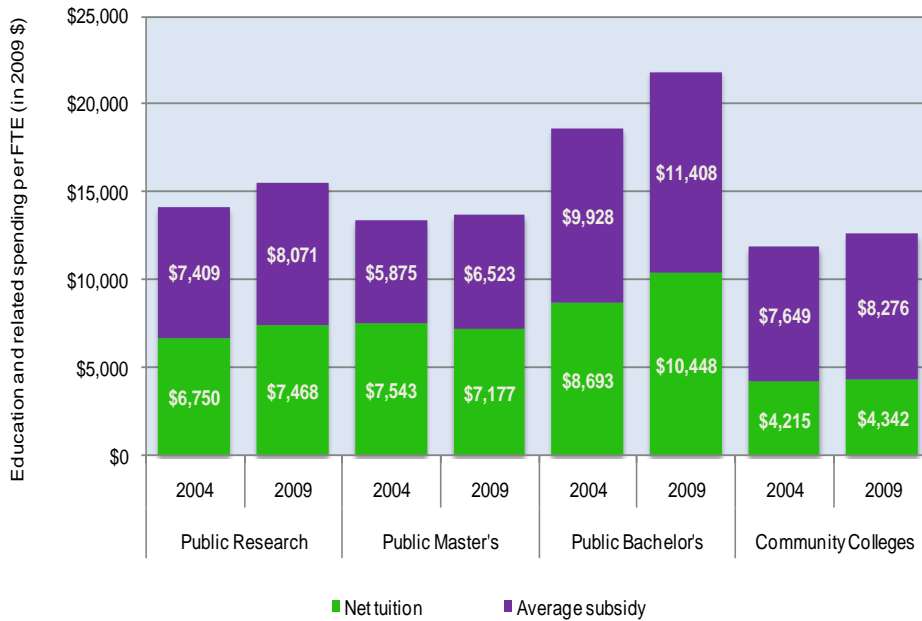

Maryland

Average education and related spending per FTE student in Maryland, 2004 and 2009

Total number of students enrolled at public and private postsecondary institutions:

Maryland: 351,511
United States: 19,440,553

Percentage of students enrolled in public institutions:

Maryland: 81%
United States: 72%

Distribution of enrollments at public institutions:

	MD	U.S.
Research:	20%	30%
Master's:	32%	19%
Bachelor's:	2%	3%
Community Colleges:	46%	48%