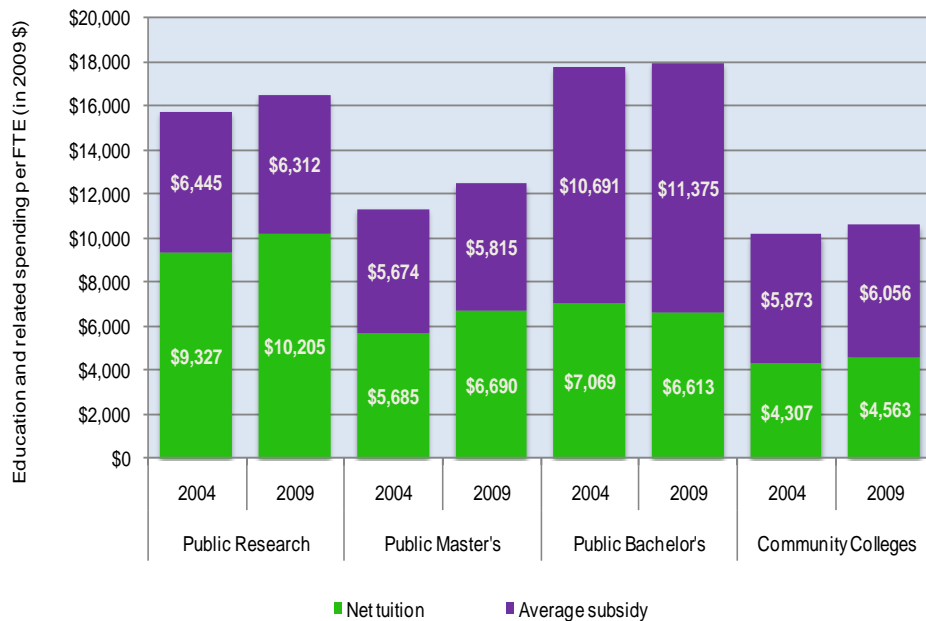

Massachusetts

Average education and related spending per FTE student in Massachusetts, 2004 and 2009

Total number of students enrolled at public and private postsecondary institutions:

Massachusetts: 488,677
United States: 19,440,553