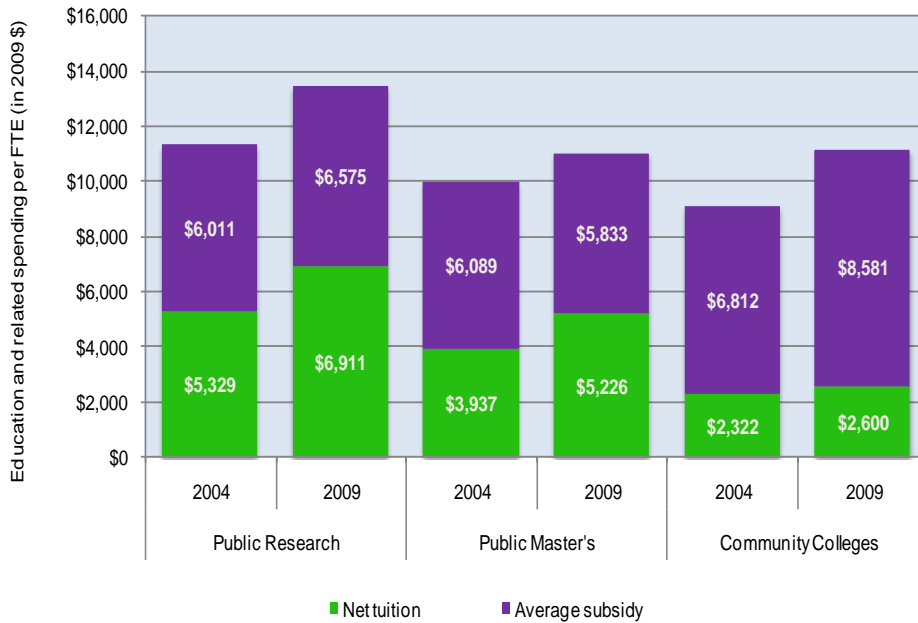

# Kansas

Average education and related spending per FTE student in Kansas, 2004 and 2009

Total number of students enrolled at public and private postsecondary institutions:

Kansas: 203,469  
United States: 19,440,553