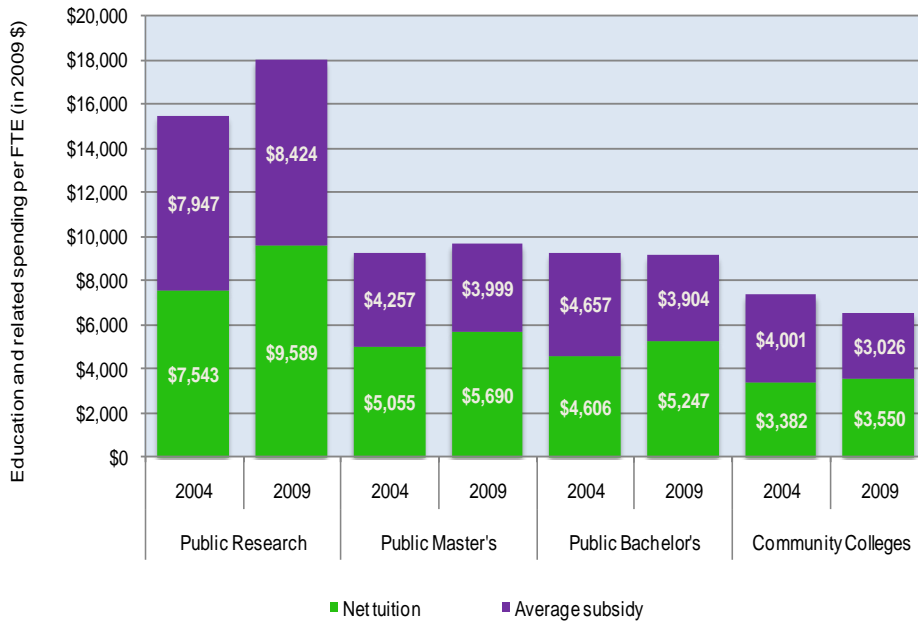

Indiana

Average education and related spending per FTE student in Indiana, 2004 and 2009

Total number of students enrolled at public and private postsecondary institutions:

Indiana: 411,325
United States: 19,440,553