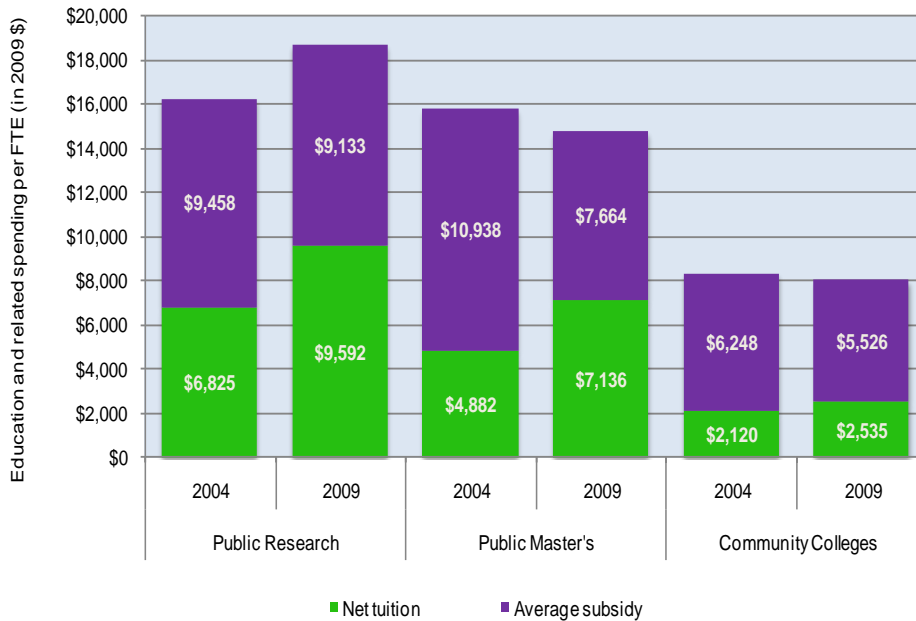

Illinois

Average education and related spending per FTE student in Illinois, 2004 and 2009

Total number of students enrolled at public and private postsecondary institutions:

Illinois: 877,665
United States: 19,440,553