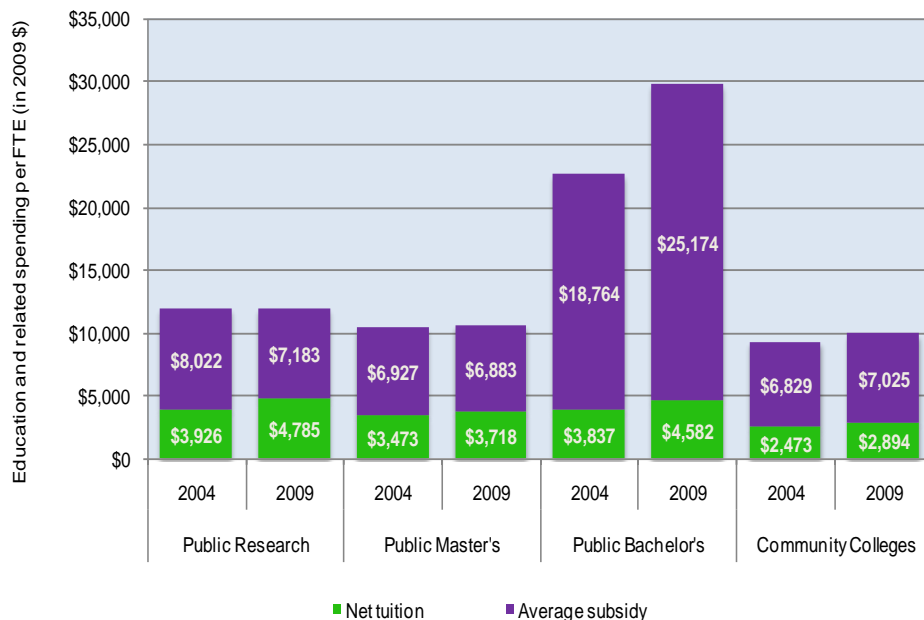

Florida

Average education and related spending per FTE student in Florida, 2004 and 2009

Total number of students enrolled at public and private postsecondary institutions:

Florida: 1,027,261
United States: 19,440,553