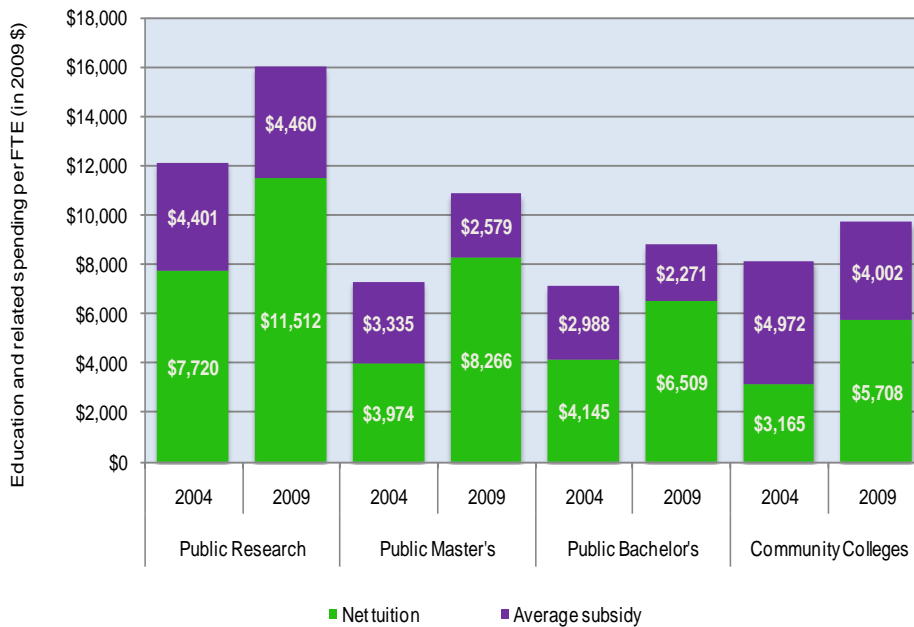

Colorado

Average education and related spending per FTE student in Colorado, 2004 and 2009

Total number of students enrolled at public and private postsecondary institutions:

Colorado: 337,005
United States: 19,440,553