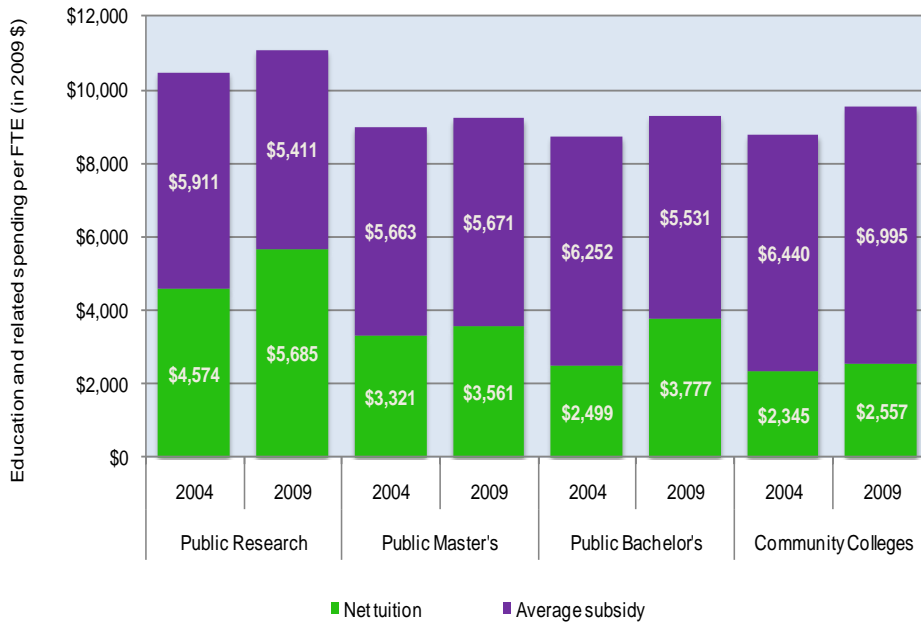

Arkansas

Average education and related spending per FTE student in Arkansas, 2004 and 2009

Total number of students enrolled at public and private postsecondary institutions:

Arkansas: 161,770
United States: 19,440,553