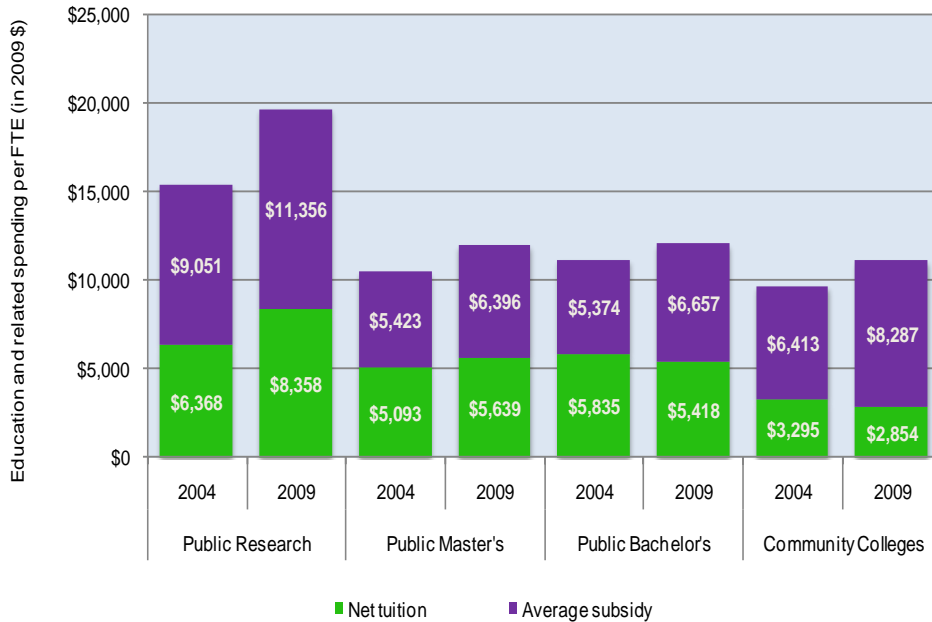

Alabama

Average education and related spending per FTE student in Alabama, 2004 and 2009

Total number of students enrolled at public and private postsecondary institutions:

Alabama: 312,641
United States: 19,440,553

Average education and related costs per FTE student, student share, instruction share, and performance

	Alabama				United States			
	Public Research	Public Master's	Public Bachelor's	Community Colleges	Public Research	Public Master's	Public Bachelor's	Community Colleges
Education and related costs per FTE student								
2009	\$19,714	\$12,035	\$12,075	\$11,141	\$15,919	\$12,363	\$13,235	\$10,242
Change from 2004-2009	28%	14%	8%	15%	12%	9%	8%	7%
Net tuition share of education and related costs								
2009	52%	49%	45%	28%	52%	49%	44%	32%
Percentage-point change from 2004-2009	5	-1	-7	-10	3	4	3	2
Instruction share of education and related costs								
2009	61%	52%	56%	50%	62%	51%	48%	50%
Percentage-point change from 2004-2009	-7	1	4	-1	-1	-1	-1	-1
Completions per 100 FTE students								
2009	24	23	38	24	25	24	20	26
Change from 2004-2009	0	1	-8	-4	1	1	1	1
Education and related spending per completion								
2009	\$80,919	\$55,180	\$32,043	\$49,652	\$64,179	\$54,167	\$68,393	\$46,759
Change from 2004-2009	25%	6%	30%	31%	8%	4%	2%	-2%