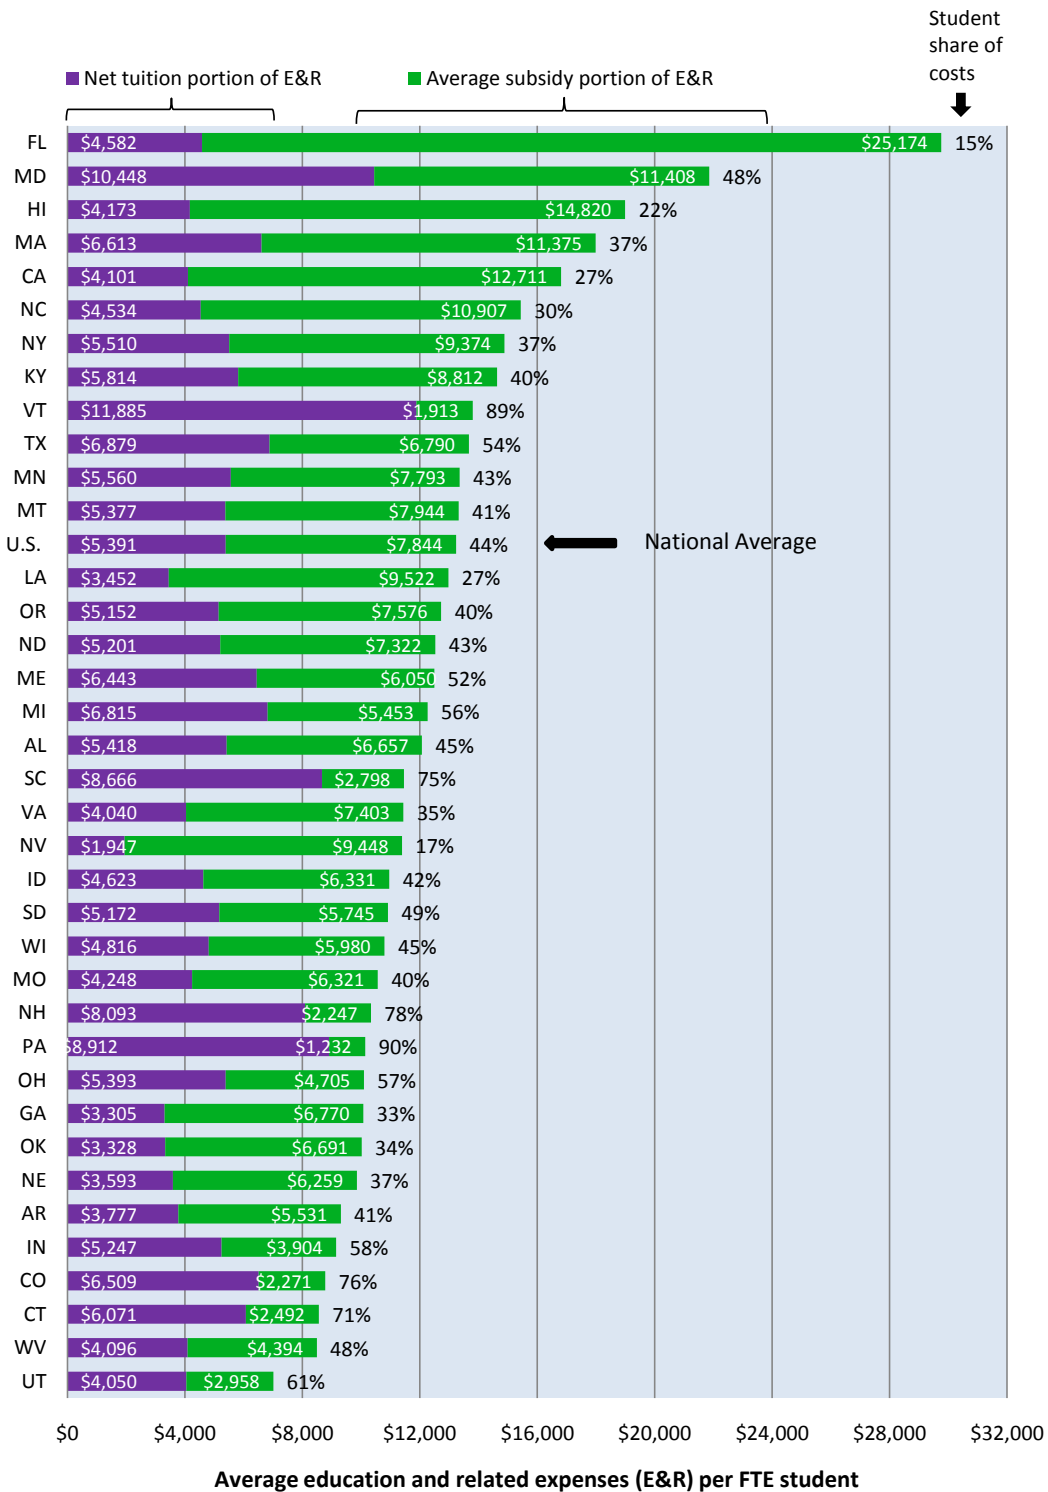

Average education and related spending per FTE student at public bachelor's institutions by state, 2009

Source: Delta Cost Project IPEDS state database, 2004-2009.